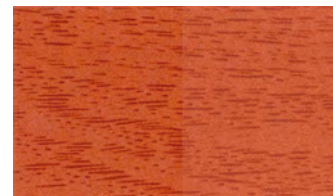

* All colours below are tinted with Berger Woodtech Water-Based and Oil-Based clear base.

Trendy Wood Stains

Classic Wood Stains

Beech