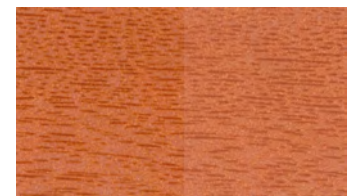

Colour World
All the Colours of You

* All colours below are tinted with Berger Woodtech Water-Based and Oil-Based clear base.

Trendy Wood Stains

Lemon Meringue

Canary

Gooseberry

Amazon Dew

Denim

Cinnamon

Pink Surprise

Burnt Sienna

Turkish Delight

Charcoal

Classic Wood Stains

Light Oak

Teak

Walnut

Beech

Rosewood

Mahogany

Brown Mahogany

Cherry Mahogany

Purpleheart

Dark Oak