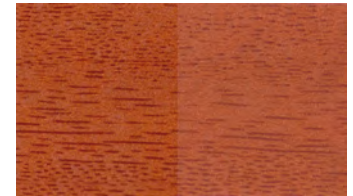

Colour World
All the Colours of You

* All colours below are tinted with Berger Woodtech Water-Based and Oil-Based clear base.

Trendy Wood Stains

Lemon Meringue

Canary

Gooseberry

Amazon Dew

Denim

Cinnamon

Pink Surprise

Burnt Sienna

Turkish Delight

Charcoal

Classic Wood Stains

Light Oak

Teak

Walnut

Beech

Rosewood

Mahogany

Brown Mahogany

Cherry Mahogany

Purpleheart

Dark Oak