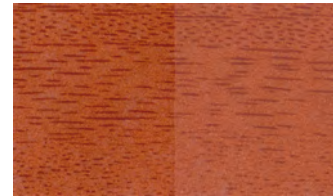

Colour World
All the Colours of You

* All colours below are tinted with Berger Woodtech Water-Based and Oil-Based clear base.

Trendy Wood Stains

Lemon Meringue

Canary

Gooseberry

Amazon Dew

Denim

Cinnamon

Pink Surprise

Burnt Sienna

Turkish Delight

Charcoal

Classic Wood Stains

Light Oak

Teak

Walnut

Beech

Rosewood

Mahogany

Brown Mahogany

Cherry Mahogany

Purpleheart

Dark Oak