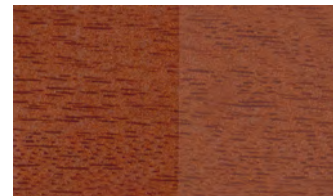

Colour World
All the Colours of You

* All colours below are tinted with Berger Woodtech Water-Based and Oil-Based clear base.

Trendy Wood Stains

Lemon Meringue

Canary

Gooseberry

Amazon Dew

Denim

Cinnamon

Pink Surprise

Burnt Sienna

Turkish Delight

Charcoal

Classic Wood Stains

Light Oak

Teak

Walnut

Beech

Rosewood

Mahogany

Brown Mahogany

Cherry Mahogany

Purpleheart

Dark Oak