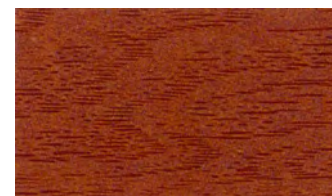

Colour World
All the Colours of You

* All colours below are tinted with Berger Woodtech Water-Based and Oil-Based clear base.

Trendy Wood Stains

Lemon Meringue

Canary

Gooseberry

Amazon Dew

Denim

Cinnamon

Pink Surprise

Burnt Sienna

Turkish Delight

Charcoal

Varnish Stains

Light Oak

Walnut

Meranti

Mahogany

Dark Oak

Classic Wood Stains

Light Oak

Teak

Beech

American Walnut