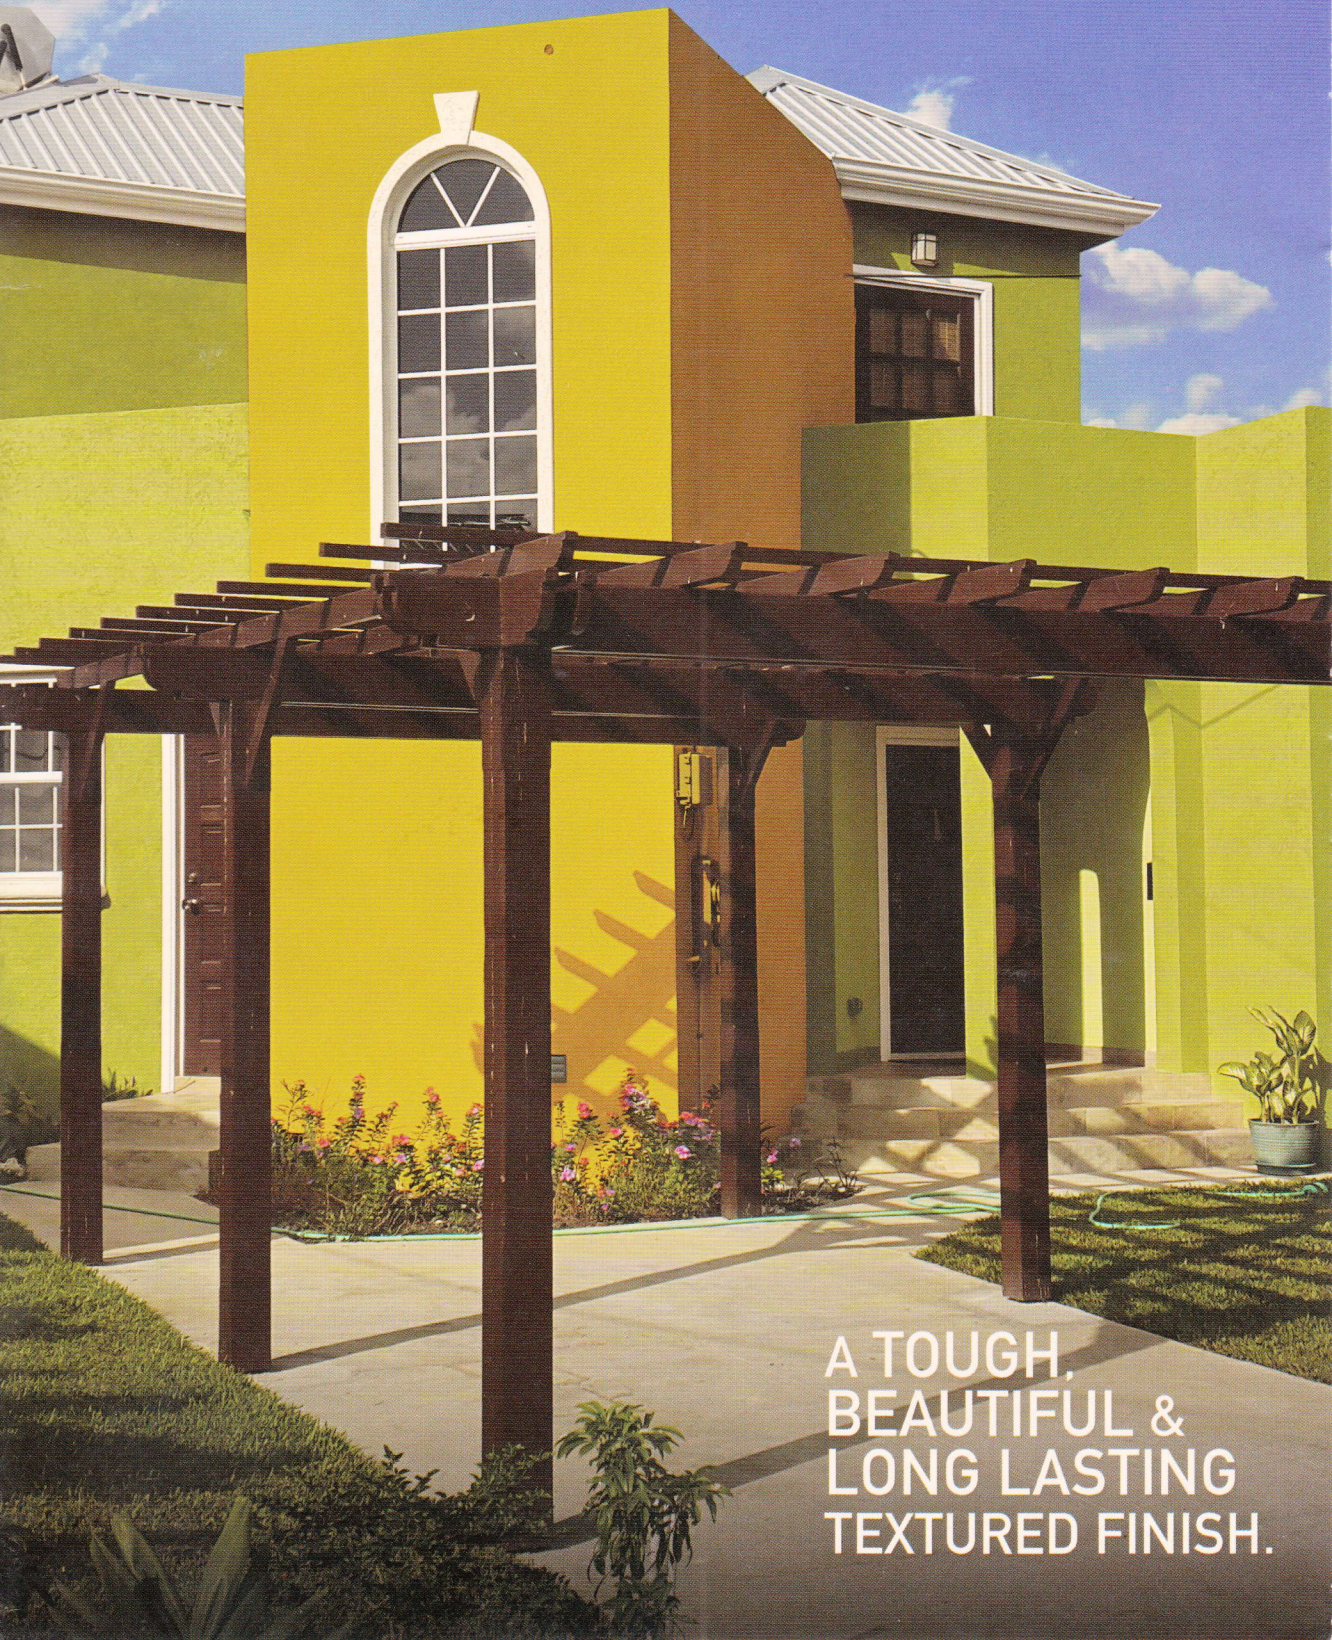

BERGER

PAINTS

TROWEL-ON

A TOUGH,
BEAUTIFUL &
LONG LASTING
TEXTURED FINISH.

Pewter T288

Old Parchment
T506

Teakwood T518

Carlisle Cream T387